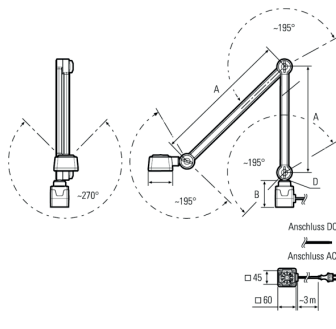

Lampenlebensdauer in Betriebsstunden (L80/B10)

LED Arbeitsplatzleuchte  
LED workplace luminaire

**CENALED SPOT AC, Gelenkarm (adjustable arm)**

<b>Item number:</b>	121012-12
<b>EAN:</b>	4260556623757
<b>Customs tariff number:</b>	94054099

<b>Order number:</b>	121012-02
<b>Model:</b>	CENALED SPOT
<b>Type:</b>	LED workplace luminaire with adjustable arm
<b>Illuminant:</b>	High Power LED
<b>Power consumption:</b>	~9 W
<b>Lamp luminous flux:</b>	1120 lm
<b>Lamp luminous efficiency:</b>	134 lm/W
<b>Light distribution:</b>	direct
<b>Light colour:</b>	neutral white (5000K)
<b>Connected load:</b>	100-305V AC $\pm$ 10%, 50-60 Hz
<b>Power supply:</b>	inbuilt
<b>Connection (connector):</b>	connection cable 3 m with SCHUKO plug CEE 7/7
<b>Degree of protection:</b>	IP65
<b>Class of protection:</b>	I
<b>Beam angle (optics):</b>	30°
<b>Operating temperature:</b>	-10... +50 °C
<b>Colour rendering (Ra):</b>	> 80
<b>Lamps lifetime:</b>	> 60,000 h
<b>Housing material:</b>	aluminium (powder finished)
<b>Cover material:</b>	ESG 3,8 mm, shatterproof
<b>Length adjustable arms [A]:</b>	350 mm / 400 mm
<b>Weight (net):</b>	1400 g
<b>Gross weight:</b>	2600 g
<b>Risk group (DIN EN 62471):</b>	free group
<b>Mounting accessories:</b>	magnet holder plate optional
<b>Dimmable:</b>	yes, via push button at the luminaire head, ON/OFF and dimming
<b>Made in:</b>	Germany
<b>Feature:</b>	universal workplace luminaire with adjustable arm and high protection degree