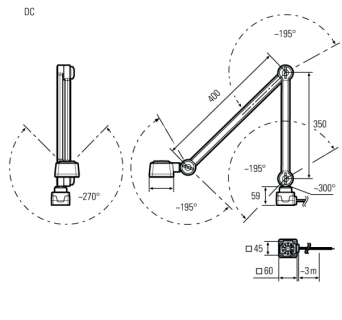

Lampenlebensdauer in Betriebsstunden (L80/B10)

LED Arbeitsplatzleuchte
LED workplace luminaire

CENALED SPOT DC, Gelenkarm (adjustable arm)

Item number:	121012-02
EAN:	4260556623726
Customs tariff number:	94054099

Order number:	121012-02
Model:	CENALED SPOT
Type:	LED workplace luminaire with adjustable arm
Illuminant:	High Power LED
Power consumption:	~8,5 W
Lamp luminous flux:	1120 lm
Lamp luminous efficiency:	134 lm/W
Light distribution:	direct
Light colour:	neutral white (5000K)
Connected load:	24V DC \pm 10%
Power supply:	-
Connection (connector):	connection cable 3m, flexible, two open cable ends
Degree of protection:	IP67
Class of protection:	III
Beam angle (optics):	30°
Operating temperature:	-10... +50 °C
Colour rendering (Ra):	> 80
Lamps lifetime:	> 60,000 h
Housing material:	aluminium (powder finished)
Cover material:	ESG 3,8 mm, shatterproof
Length adjustable arms [A]:	350 mm / 400 mm
Weight (net):	1350 g
Gross weight:	2550 g
Risk group (DIN EN 62471):	free group
Mounting accessories:	magnet holder plate optional
Dimmable:	yes, via push button at the luminaire head, ON/OFF and dimming
Made in:	Germany
Feature:	universal workplace luminaire with adjustable arm and high protection degree