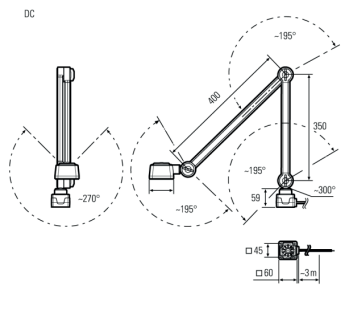

Lampenlebensdauer in Betriebsstunden (L80/B10)