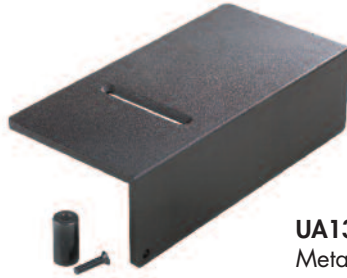

OUR SPECIALITY
**WORK
BENCHES**
FOR ALL!

sjobergs.se

accessory kit duo/nordic plus/ hobby plus junior&senior workbenches

ACCESSORY KIT

DUO
NORDIC PLUS
HOBBY PLUS
JUNIOR&SENIOR

Nr 33316

Vikt 3,0 kg

EAN 7316703316106

Package size
Accessory kit
320x230x110 mm

UA13 UNIVERSAL ANVIL
Metal. For metal working.

JAW CUSHIONS
Aluminium.

JC11 JAW CUSHIONS
Adhesive Jaw Protectors
in rubberized cork.
Protect the vise jaws
and your workpiece.